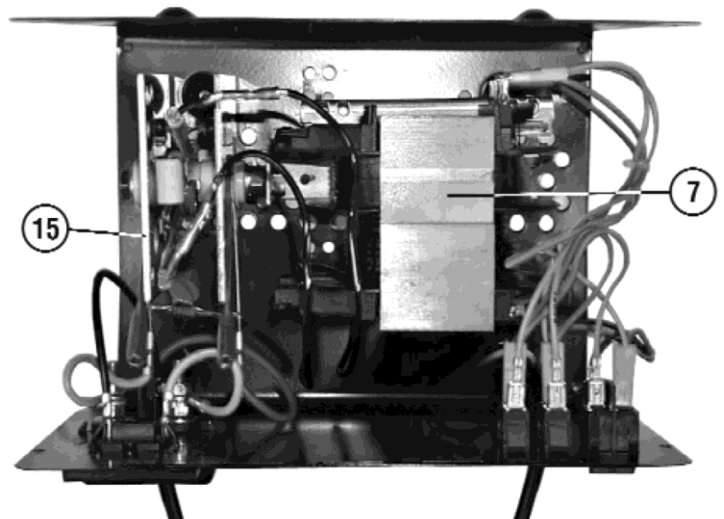

PARTS FOR :
STARTER/CHARGER 140/21Amp 12V 230V
MODELS: SUPERBOOST140.V3

ISSUE NO : 6
 ISSUE DATE : 03/06/2016

ITEM	PART NO.	DESCRIPTION
1	120/122400	SWITCH, WHITE ROCKER
2	120/122477	SWITCH, GREEN ROCKER
3	120.713232	CABLE 10mm ² 2.0M AND WORKCLAMP
4	120/713234	CABLE 10mm ² 2.0M AND + CLAMP
6	120/152131	AMMETER
7	120.169562	TRANSFORMER
8	120.322112	BUSHING
9	120/990046	BUSHING & NUT, CABLE
10	120.322665	FRAME
11	120/802309	FUSE, 40 Amp PACK OF 10
12	120/712002	CLAMP, POSITIVE (RED)
13	120/712001	CLAMP, EARTH (BLACK)
14	120/990340	HANDLE
15	120.990774	RECTIFIER KIT
16	120.990939	COVER KIT
17	120.980031	FRONT PANEL KIT