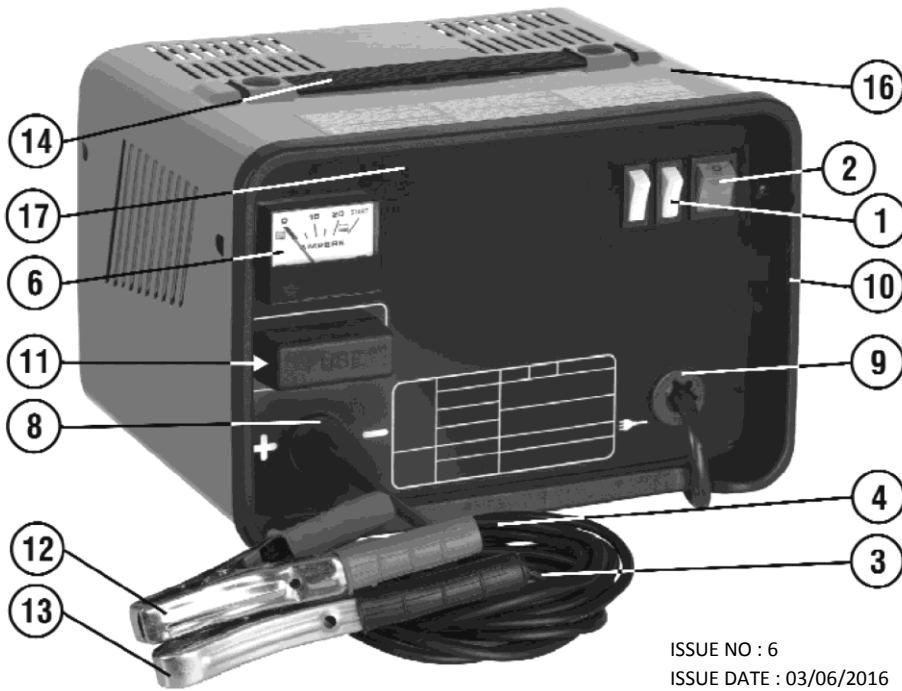

PARTS FOR :
STARTER/CHARGER 140/21Amp 12V 230V
MODELS: SUPERBOOST140.V3

ISSUE NO : 6
 ISSUE DATE : 03/06/2016

ITEM	PART NO.	DESCRIPTION
1	120/122400	SWITCH, WHITE ROCKER
2	120/122477	SWITCH, GREEN ROCKER
3	120.713232	CABLE 10mm ² 2.0M AND WORKCLAMP
4	120/713234	CABLE 10mm ² 2.0M AND + CLAMP
6	120/152131	AMMETER
7	120.169562	TRANSFORMER
8	120.322112	BUSHING
9	120/990046	BUSHING & NUT, CABLE
10	120.322665	FRAME
11	120/802309	FUSE, 40 Amp PACK OF 10
12	120/712002	CLAMP, POSITIVE (RED)
13	120/712001	CLAMP, EARTH (BLACK)
14	120/990340	HANDLE
15	120.990774	RECTIFIER KIT
16	120.990939	COVER KIT
17	120.980031	FRONT PANEL KIT