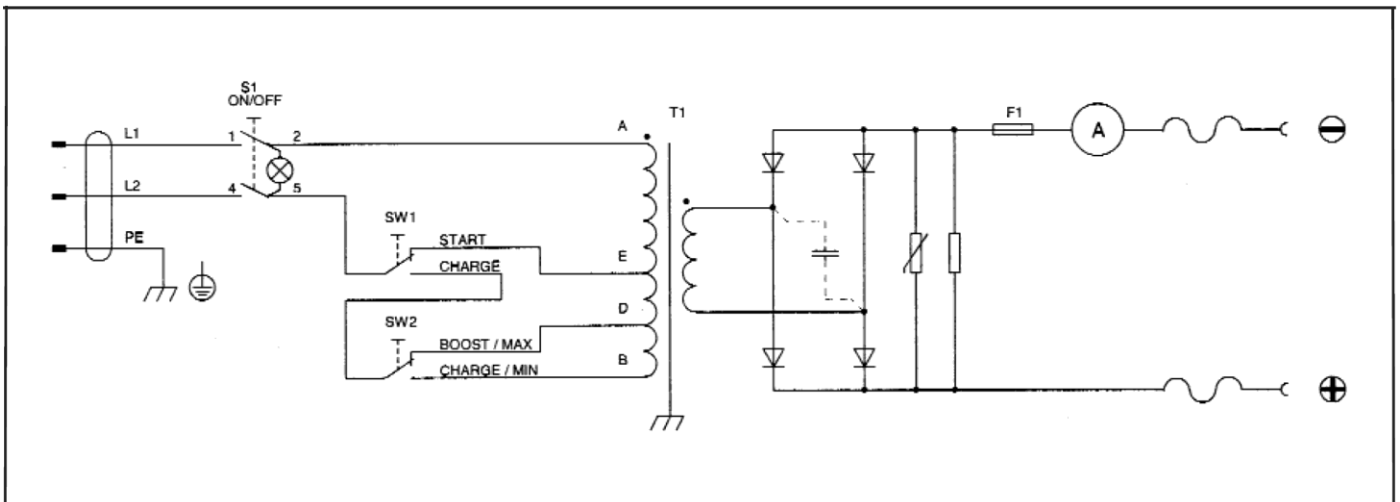

PARTS FOR :
STARTER/CHARGER 140/21Amp 12V 230V
MODELS: SUPERBOOST140.V3

ISSUE NO : 6
 ISSUE DATE : 03/06/2016

ITEM	PART NO.	DESCRIPTION
1	120/122400	SWITCH, WHITE ROCKER
2	120/122477	SWITCH, GREEN ROCKER
3	120.713232	CABLE 10mm ² 2.0M AND WORKCLAMP
4	120/713234	CABLE 10mm ² 2.0M AND + CLAMP
6	120/152131	AMMETER
7	120.169562	TRANSFORMER
8	120.322112	BUSHING
9	120/990046	BUSHING & NUT, CABLE
10	120.322665	FRAME
11	120/802309	FUSE, 40 Amp PACK OF 10
12	120/712002	CLAMP, POSITIVE (RED)
13	120/712001	CLAMP, EARTH (BLACK)
14	120/990340	HANDLE
15	120.990774	RECTIFIER KIT
16	120.990939	COVER KIT
17	120.980031	FRONT PANEL KIT