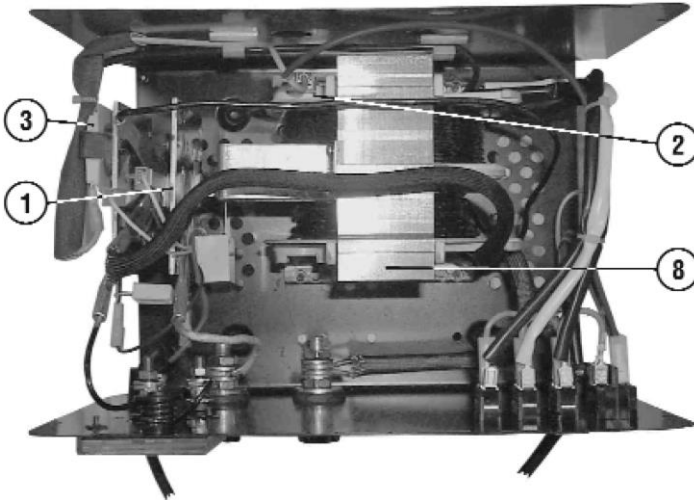

PARTS FOR :
STARTER/CHARGER 200/45Amp 12/24v 230V
MODELS: SUPERBOOST200.V3

ISSUE NO : 4
 ISSUE DATE : 03/06/2016

ITEM	PART NO.	DESCRIPTION
1	120.990685	RECTIFIER KIT
2	120.121069	THERMOSTAT
3	120.121021	THERMOSTAT
4	120/122477	SWITCH, GREEN ROCKER
5	120/122400	SWITCH, WHITE ROCKER
6	120/123425	WIRE
8	120.169140	TRANSFORMER
9	120/312053	KNOB, TERMINAL
10	120/322112	BUSHING, CABLE
11	120.980023	FRONT PANEL
12	120.990948	COVER KIT
13	120/712001	CLAMP, EARTH (BLACK)
14	120/712002	CLAMP, POSITIVE (RED)
15	120/802259	FUSE 50Amp SMALL Pack of 20
16	120/990162	TERMINAL COMPLETE
17	120/990163	INSULATING WASHERS
18	120/990341	HANDLE
19	120.152020	AMMETER
20	120.322666	FRAME