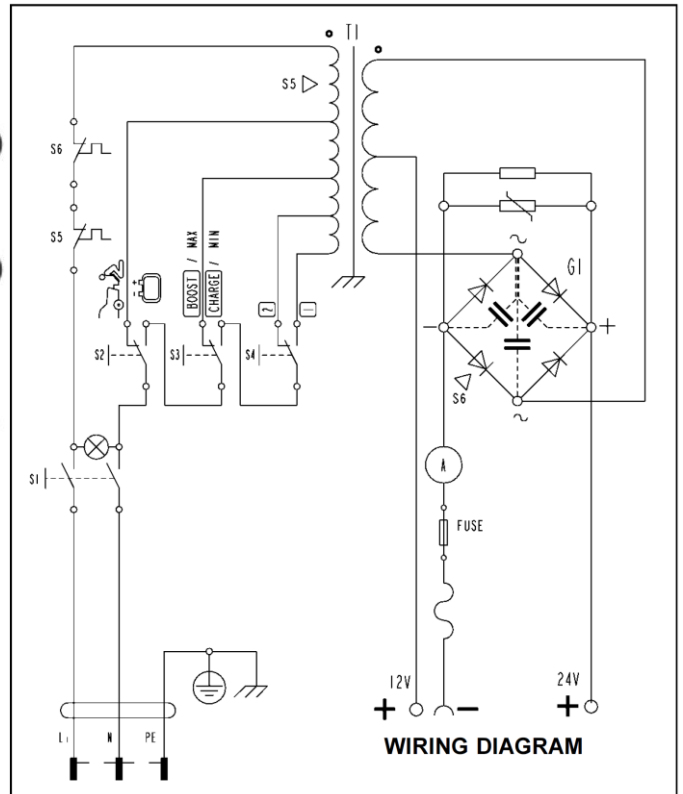

PARTS FOR :
STARTER/CHARGER 200/45Amp 12/24v 230V
MODELS: SUPERBOOST200.V3

ISSUE NO : 4
 ISSUE DATE : 03/06/2016

ITEM	PART NO.	DESCRIPTION
1	120.990685	RECTIFIER KIT
2	120.121069	THERMOSTAT
3	120.121021	THERMOSTAT
4	120/122477	SWITCH, GREEN ROCKER
5	120/122400	SWITCH, WHITE ROCKER
6	120/123425	WIRE
8	120.169140	TRANSFORMER
9	120/312053	KNOB, TERMINAL
10	120/322112	BUSHING, CABLE
11	120.980023	FRONT PANEL
12	120.990948	COVER KIT
13	120/712001	CLAMP, EARTH (BLACK)
14	120/712002	CLAMP, POSITIVE (RED)
15	120/802259	FUSE 50Amp SMALL Pack of 20
16	120/990162	TERMINAL COMPLETE
17	120/990163	INSULATING WASHERS
18	120/990341	HANDLE
19	120.152020	AMMETER
20	120.322666	FRAME