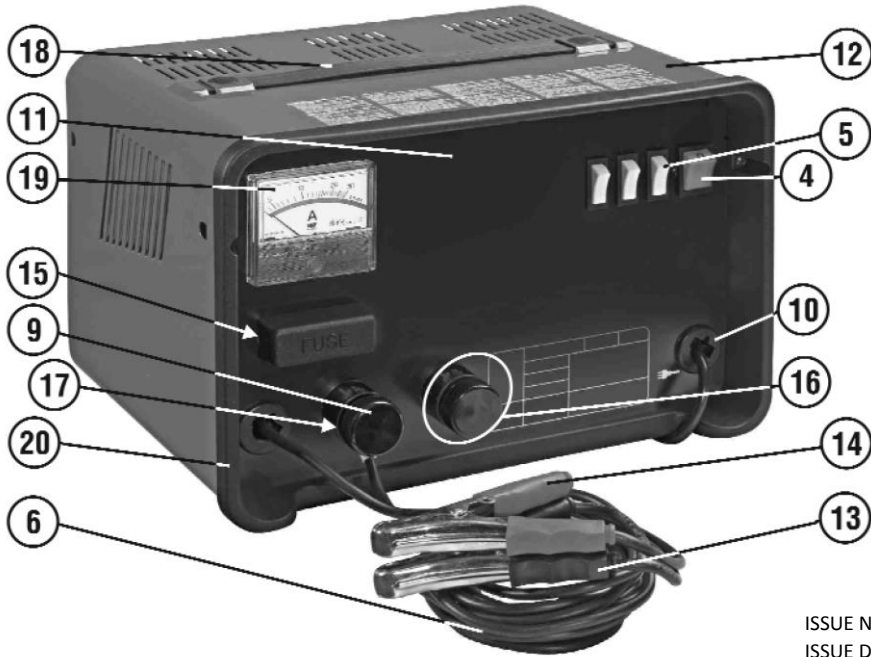

PARTS FOR :
STARTER/CHARGER 200/45Amp 12/24v 230V
MODELS: SUPERBOOST200.V3

ISSUE NO : 4
 ISSUE DATE : 03/06/2016

ITEM	PART NO.	DESCRIPTION
1	120.990685	RECTIFIER KIT
2	120.121069	THERMOSTAT
3	120.121021	THERMOSTAT
4	120/122477	SWITCH, GREEN ROCKER
5	120/122400	SWITCH, WHITE ROCKER
6	120/123425	WIRE
8	120.169140	TRANSFORMER
9	120/312053	KNOB, TERMINAL
10	120/322112	BUSHING, CABLE
11	120.980023	FRONT PANEL
12	120.990948	COVER KIT
13	120/712001	CLAMP, EARTH (BLACK)
14	120/712002	CLAMP, POSITIVE (RED)
15	120/802259	FUSE 50Amp SMALL Pack of 20
16	120/990162	TERMINAL COMPLETE
17	120/990163	INSULATING WASHERS
18	120/990341	HANDLE
19	120.152020	AMMETER
20	120.322666	FRAME