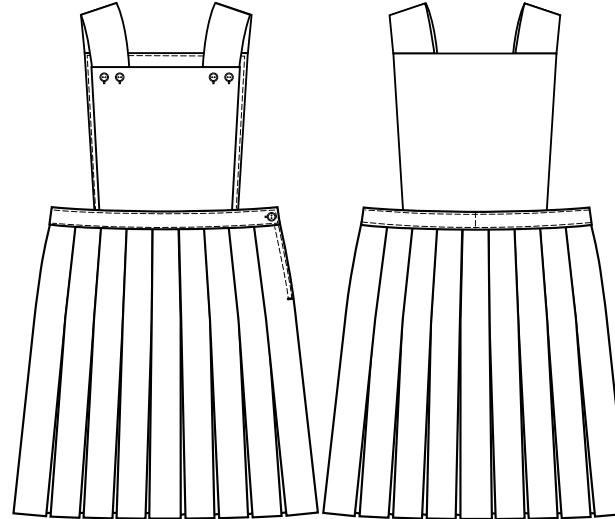

PRESTWICK- Pleated tartan pinafore

Ref: 1EL

- 65% Polyester / 35% Viscose
- Fully lined bodice
- Button straps
- Zip and button fastening at side waist
- Adjustable elasticsation inside waistband

Junior-VAT Zero Rated

AGE	3/4	4/5	5/6	6/7	7/8	8/9	9/10	11/12	13
LENGTH"	20	22	24	26	28	30	32	34	36

Bottle
Multi

Grey
Multi

Maroon
Multi

Red
Multi

Royal
Multi